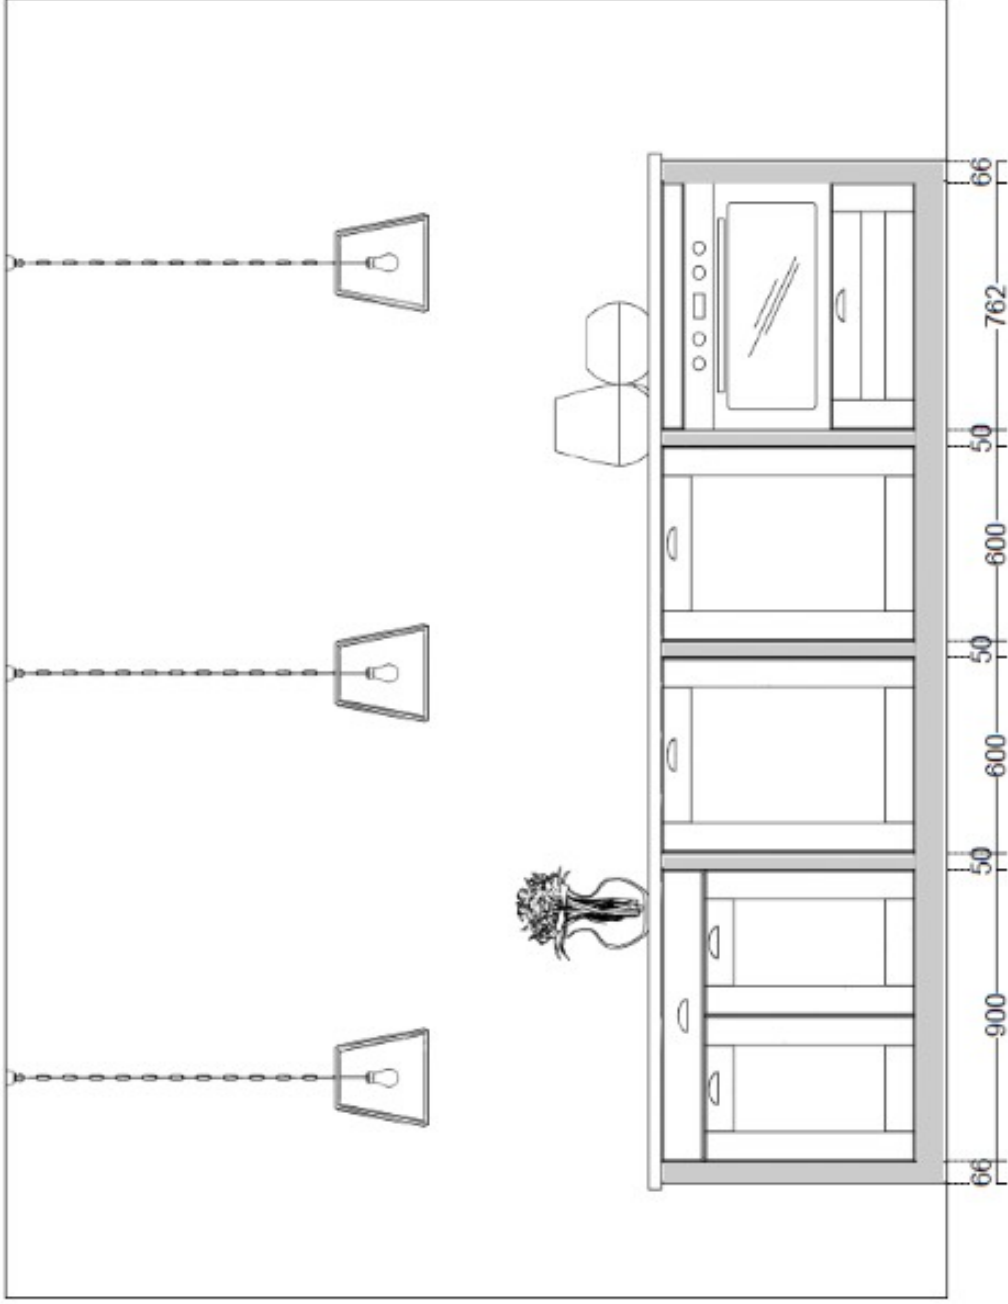

All measurements in mm.

All doors with wood grain structure + velvet lacquer finish. / All panels, light pelmet, plinth and ceiling filler (marked ) in smooth velvet lacquer finish.

All measurements in mm.