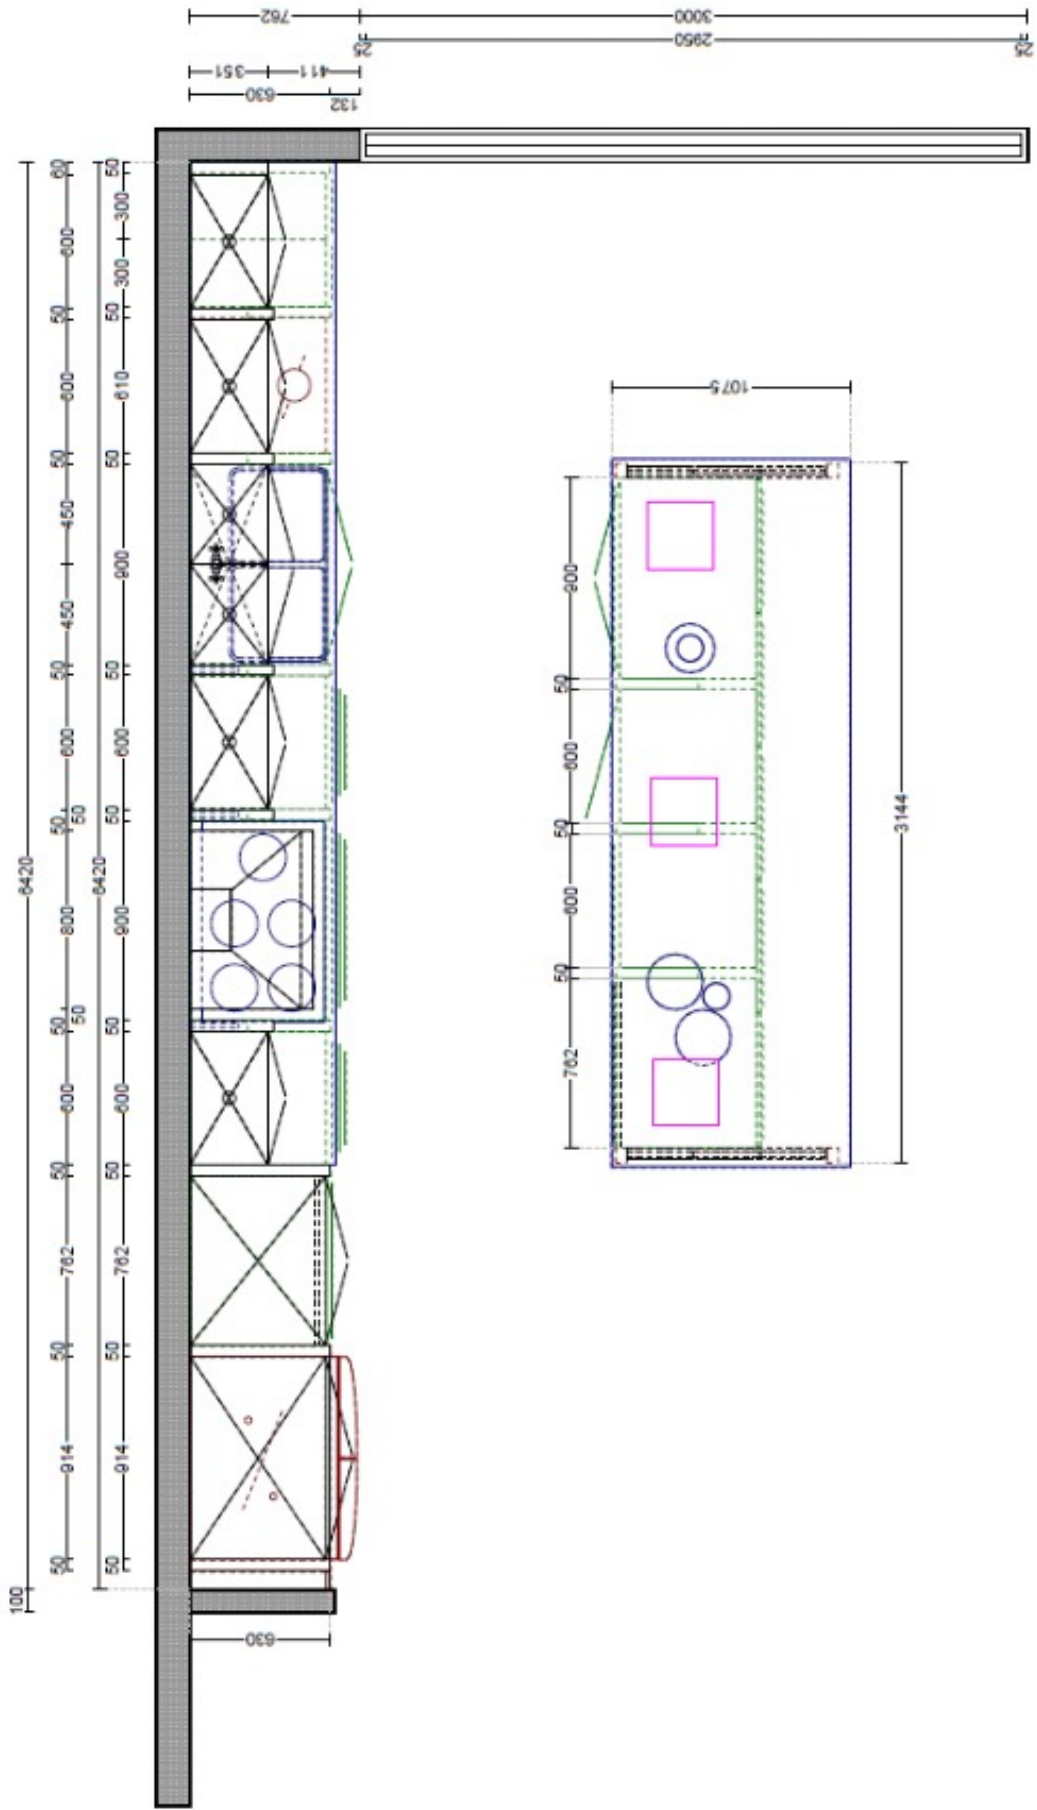

level	type	carcase color	door color
2	kitchen	platinum grey 590	midnight blue 671
2	dry bar	platinum grey 590	midnight blue 671
3	kitchen	platinum grey 590	green B80G
3	dry bar	platinum grey 590	green B80G
4	kitchen	platinum grey 590	green B80G
4	dry bar	platinum grey 590	green B80G
5	kitchen	white 505	grey 5502Y
5	dry bar	white 505	grey 5502Y
6	kitchen	platinum grey 590	midnight blue 671
6	dry bar	platinum grey 590	midnight blue 671
7	kitchen	platinum grey 590	green B80G
7	dry bar	platinum grey 590	green B80G
8	kitchen	white 505	grey 5502Y
8	dry bar	white 505	grey 5502Y

DOOR COLORS

NCS S7005-B80G
green

NCS S 5502-Y
grey

671
midnight blue

CARCASE COLORS

505
white

590
platinum grey