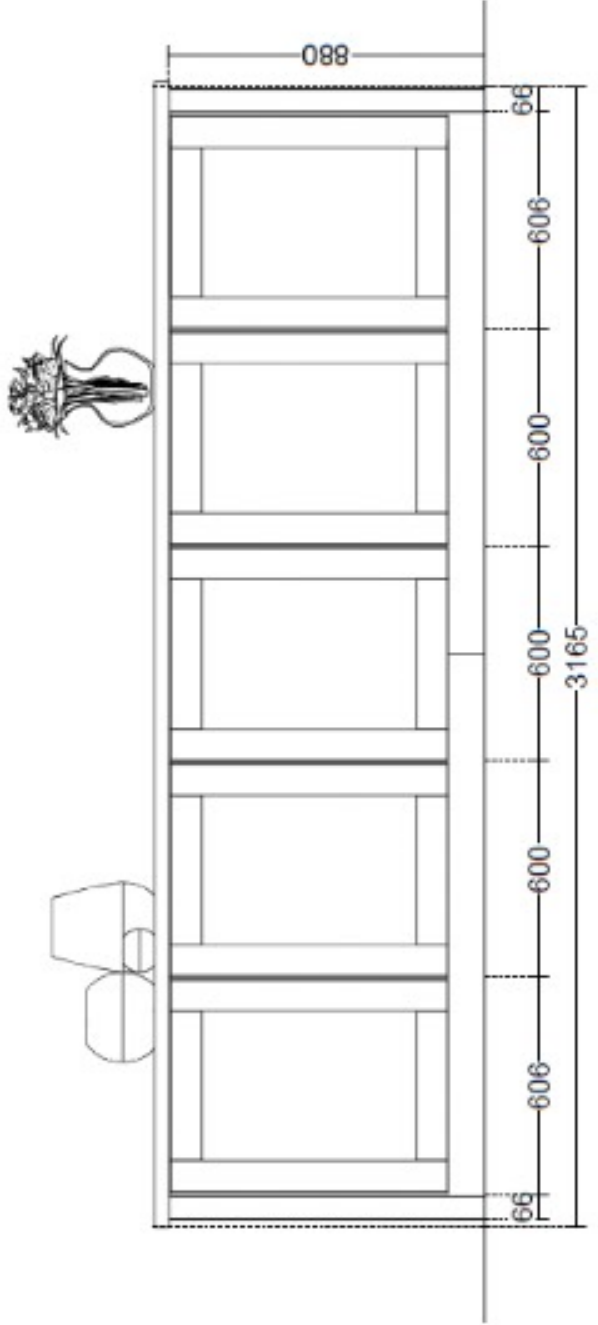

All measurements in mm.

All doors with wood grain structure + velvet lacquer finish. / All panels, light pelmet, plinth and ceiling filler (marked ) in smooth velvet lacquer finish.

All measurements in mm.