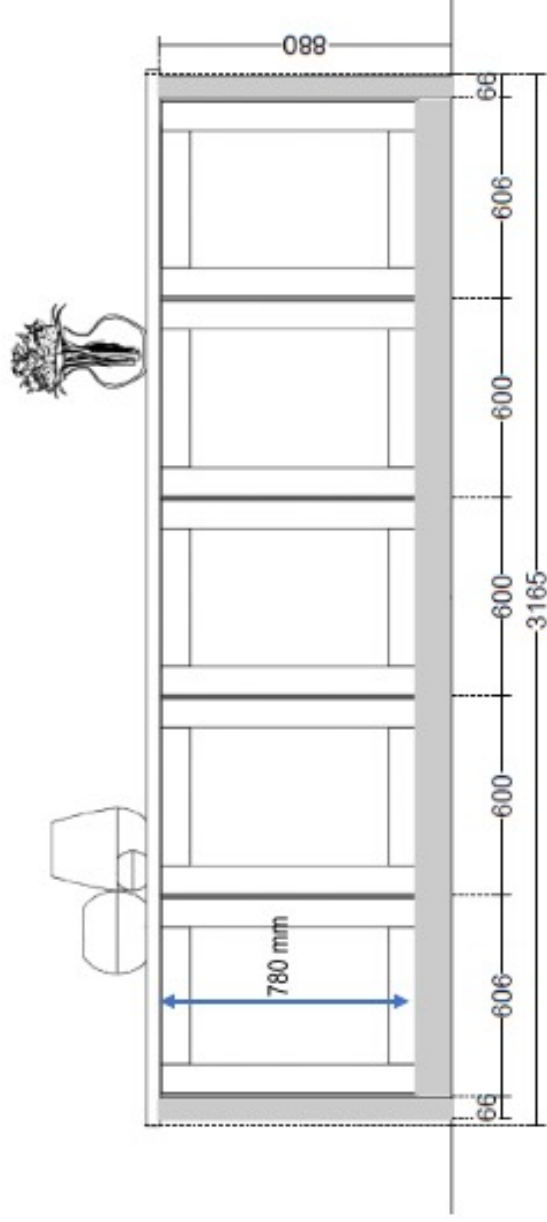

All measurements in mm.

All doors with wood grain structure + velvet lacquer finish. / All panels, light pelmet, plinth and ceiling filler (marked ) in smooth velvet lacquer finish.

All measurements in mm.