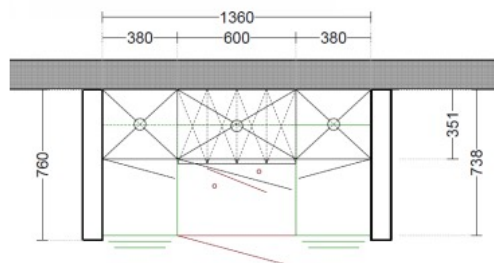

LEVEL 2

LEVEL 3

LEVEL 4

LEVEL 5

LEVEL 6

LEVEL 7

LEVEL 8

All measurements in mm.

LEVEL 2

LEVEL 3

LEVEL 4

LEVEL 5

All measurements in mm.

All doors with wood grain structure + velvet lacquer finish. / All panels, light pelmet, plinth and ceiling filler (marked) in smooth velvet lacquer finish.

LEVEL 2

LEVEL 3

LEVEL 4

LEVEL 5

All measurements in mm.

LEVEL 6

LEVEL 7

LEVEL 8

All measurements in mm.