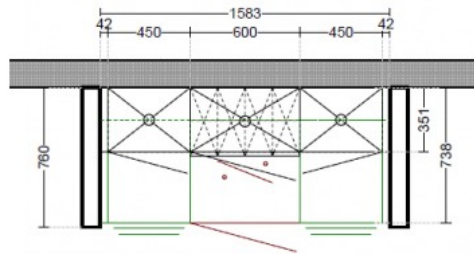

LEVEL 2

LEVEL 3

LEVEL 4

LEVEL 5

LEVEL 6

LEVEL 7

LEVEL 8

All measurements in mm.

LEVEL 2

LEVEL 3

LEVEL 4

LEVEL 5

All measurements in mm.

All doors with wood grain structure + velvet lacquer finish. / All panels, light pelmet, plinth and ceiling filler (marked) in smooth velvet lacquer finish.

LEVEL 2

LEVEL 3

LEVEL 4

LEVEL 5

All measurements in mm.

LEVEL 6

LEVEL 7

LEVEL 8

All measurements in mm.