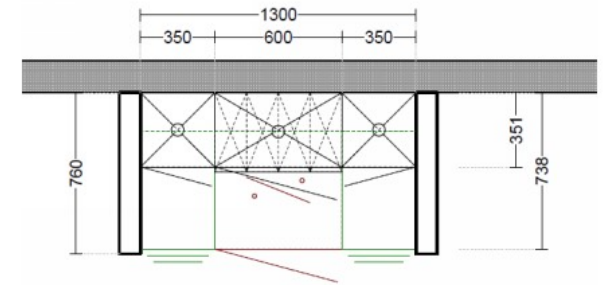

LEVEL 2

LEVEL 3

LEVEL 4

LEVEL 5

LEVEL 6

LEVEL 7

LEVEL 8

All measurements in mm.

LEVEL 2

LEVEL 3

LEVEL 4

LEVEL 5

All measurements in mm.

All doors with wood grain structure + velvet lacquer finish. / All panels, light pelmet, plinth and ceiling filler (marked) in smooth velvet lacquer finish.

LEVEL 2

LEVEL 3

LEVEL 4

LEVEL 5

All measurements in mm.

LEVEL 6

LEVEL 7

LEVEL 8

All measurements in mm.