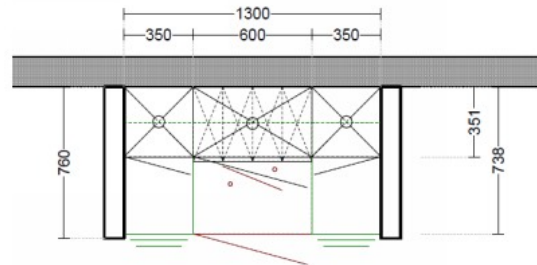

LEVEL 2

LEVEL 3

LEVEL 4

LEVEL 5

LEVEL 6

LEVEL 7

LEVEL 8

All measurements in mm.

LEVEL 2

LEVEL 3

LEVEL 4

LEVEL 5

All measurements in mm.

All doors with wood grain structure + velvet lacquer finish. / All panels, light pelmet, plinth and ceiling filler (marked) in smooth velvet lacquer finish.

LEVEL 2

LEVEL 3

LEVEL 4

LEVEL 5

All measurements in mm.

LEVEL 6

LEVEL 7

LEVEL 8

All measurements in mm.