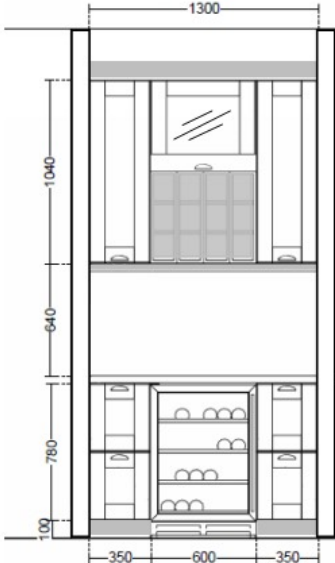

All measurements in mm.

All doors with wood grain structure + velvet lacquer finish. / All panels, light pelmet, plinth and ceiling filler (marked ) in smooth velvet lacquer finish.

LEVEL 6

LEVEL 7

LEVEL 8

All measurements in mm.