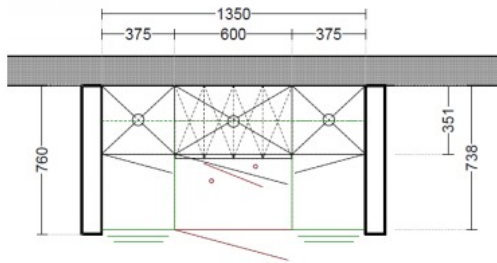

LEVEL 2

LEVEL 3

LEVEL 4

LEVEL 5

LEVEL 6

LEVEL 7

LEVEL 8

All measurements in mm.

LEVEL 2

LEVEL 3

LEVEL 4

LEVEL 5

All measurements in mm.

All doors with wood grain structure + velvet lacquer finish. / All panels, light pelmet, plinth and ceiling filler (marked) in smooth velvet lacquer finish.

LEVEL 2

LEVEL 3

LEVEL 4

LEVEL 5

All measurements in mm.

LEVEL 6

LEVEL 7

LEVEL 8

All measurements in mm.